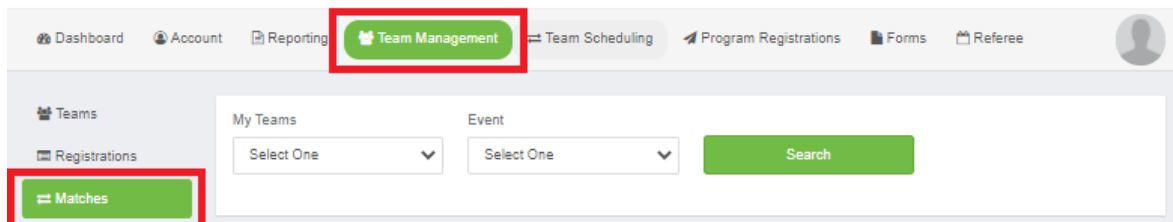

4. Use the filters if needed to narrow your search based on your teams and events.
5. After filtering to your schedule, locate the game in question and click the **☰** icon next to the game.
6. In the menu that appears, click the “Match Stats” option.

Matches

Conference	Sat	07:00		USYS Red	USYS Blue	B13U	Please Submit	☰
	01/09/2021	EST		name change		Premier	Schedule	
Conference	Sun	11:00	Anderson Park - Troha Field - Troha Field 1	USYS Blue	USYS Red	B13U		
	02/28/2021	EST		name change		Premier		

Print Match Card
Match Stats
Home Bulk Match Stats
Away Bulk Match Stats