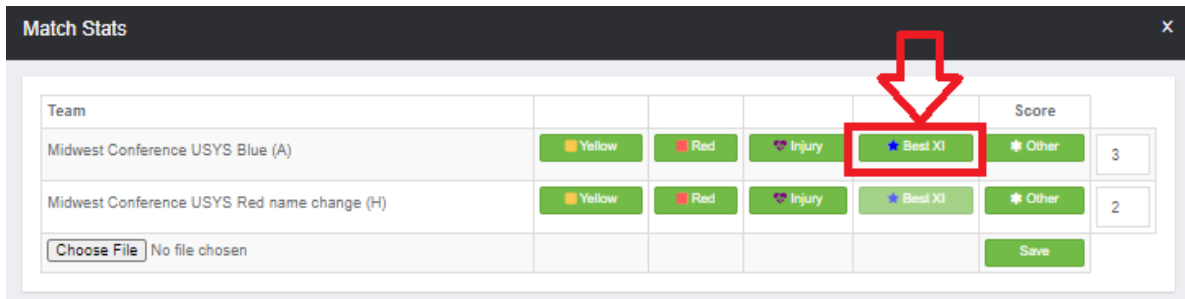

7. The resulting pop-up, click Best XI next to the opposing team.

8. Choose your three options for Best XI using the drop-down list and click Save in the pop-up.

Match 2

Midwest Conference USYS Blue 1st(3pts)

21 Jimmy Sparkman - player

Delete

Midwest Conference USYS Blue 2nd(2pts)

10 Marc Frankland - player

Delete

Midwest Conference USYS Blue 3rd(1pt)

9 Nic Ellingboe - player

Delete

Save

9. After casting your votes for Best XI, you may close your browser.